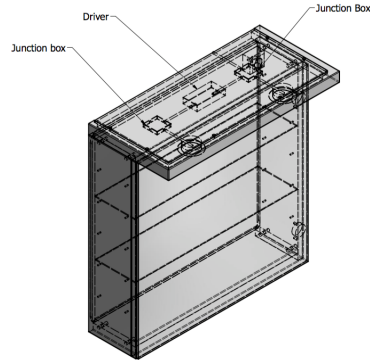

## Bathroom cabinet

### Cabinet Description

- 2 Glass Shelves
- New melamine high gloss
- Size: 600mm x 600mm
- 230-240V
- 2 Dimmable aluminium spotlights-inbuilt
- Wiring in the connection bo