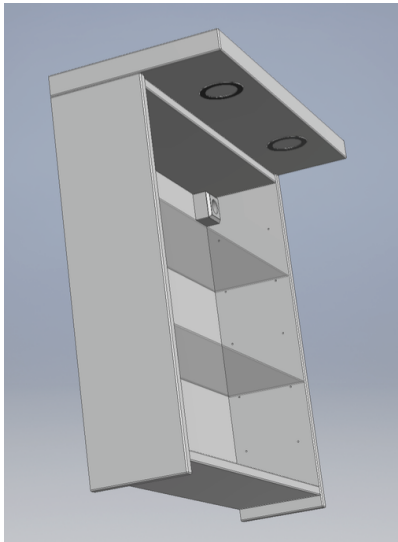

## Bathroom cabinet

### Cabinet Description

- 2 Glass Shelves
- New melamine high gloss
- Size: 600mm x 600mm
- 230-240V
- 2 Dimmable aluminium spotlights-inbuilt
- Wiring in the connection bo